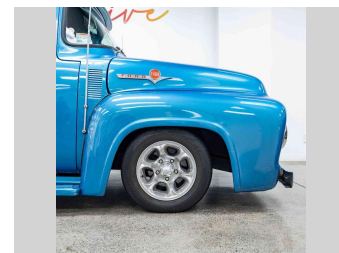

1956 Ford F100 PICKUP

Purchase Price **$107,990**
Includes GST, Registration & Licensing

Finance may be available on this vehicle. Ask one of our friendly staff for more information.

Gain peace of mind with Mechanical Breakdown Insurance. **Ask us how.**

Top features

- » American Classic

Body Style
Ute

Odometer
Odometer is inaccurate

Engine
4949 cc, Internal Combustion

Fuel Type
Petrol

Transmission
Automatic

Wheels
-

VIN
7AT06G14X10904585

Interior
-

Safety
-

Reg No.
BORN56

Ext Colour
Green

History
NZ New, 4 owners

Seats
2 seats

CO2 Emissions
-

Energy Economy
-

Stock ID: 8893