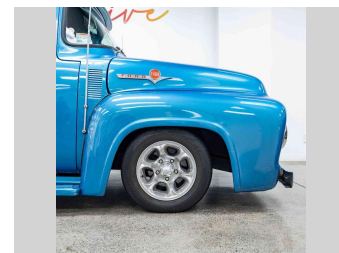

1956 Ford F100 PICKUP

Purchase Price **$107,990**
Includes GST, Registration & Licensing

Finance may be available on this vehicle. Ask one of our friendly staff for more information.

Gain peace of mind with Mechanical Breakdown Insurance. **Ask us how.**

Top features
None Listed

Body Style
Ute

Odometer
Odometer is inaccurate

Engine
4949 cc, Internal Combustion

Fuel Type
Petrol

Transmission
Automatic

Wheels
-

VIN
7AT06G14X10904585

Interior
-

Safety
-

Reg No.
BORN56

Ext Colour
Green

History
NZ New, 4 owners

Seats
2 seats

CO2 Emissions
-

Energy Economy
-

Stock ID: 8893

Sunday Consignment | Email consign@sundaydrive.co.nz
363 Church Street, Penrose, Auckland 1061, New Zealand
www.sundaydrive.co.nz