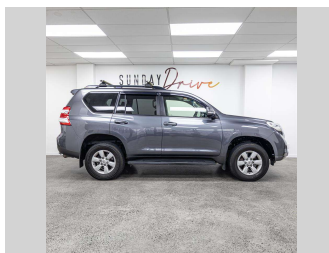

# 2016 Toyota Landcruiser Prado GX

**Purchase Price** **\$46,990**  
Includes GST, Registration & Licensing

Finance may be available on this vehicle. Ask one of our friendly staff for more information.

Gain peace of mind with Mechanical Breakdown Insurance. **Ask us how.**

**Top features**  
None Listed

Body Style  
**5 door, Station Wagon**

Odometer  
**108,901 km**

Engine  
**2755 cc, Internal Combustion**

Fuel Type  
**Diesel**

Transmission  
**Automatic**

Wheels  
-

VIN  
**JTEBR3FJ70K023369**