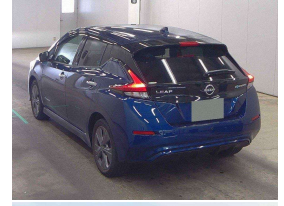

2021 Nissan LEAF E+ X 62kWh with Pro Pilot and

VEHICLE INFORMATION

Cash Price

Includes GST
Excludes on-road costs of \$600

\$30,990

Finance may be available on this vehicle. Ask one of our friendly staff for more information.

MARAC

Gain peace of mind with Mechanical Breakdown Insurance. Ask us how.

Body
5 door, Hatchback

Odometer
39,273 km

Engine
0 cc, Electric

Fuel Type
Electricity

Transmission
Auto

Wheels
17.0000"

VIN
-

Reg No.
-

Ext Colour
Blue Accent

History
-

Seats
5 seats, Cloth

Interior
Black

Audio
-

Stock ID
6457