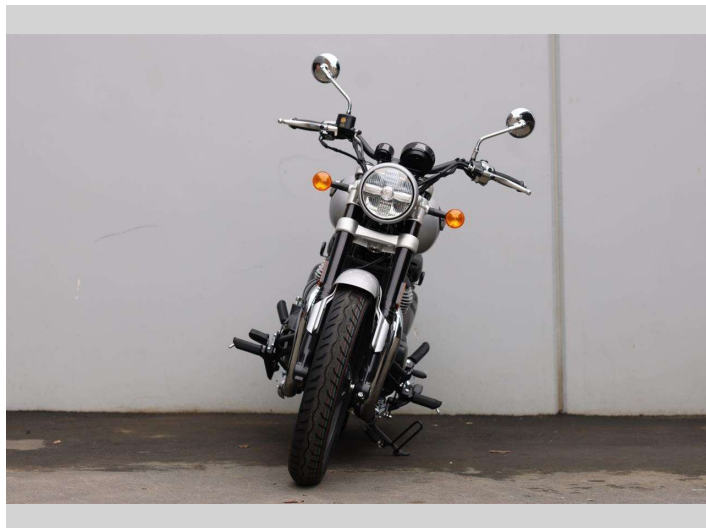

2024 Royal Enfield Super Meteor 650

Purchase Price

\$12,690

Includes GST
Excludes on-road costs of \$750

Finance may be available on this vehicle. Ask one of our friendly staff for more information.

finance
NOW

Gain peace of mind with Mechanical Breakdown Insurance. **Ask us how.**

Top features

» GPS

Body Style

Road Cruiser

Odometer

6 km

Engine