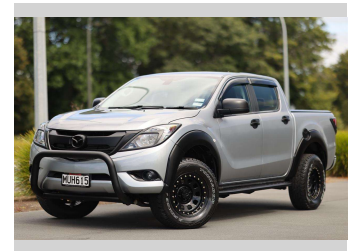

# 2020 Mazda BT-50 GSX

Purchase Price

**\$39,997**

Includes GST, Registration & Licensing

Note: A Clean Car fee or rebate may apply to this vehicle

Finance may be available on this vehicle. Ask one of our friendly staff for more information.

## Top features

None Listed

Body Style

**4 door, Ute**

Odometer

**132,150 km**

Engine

**3200 cc, Internal Combustion**