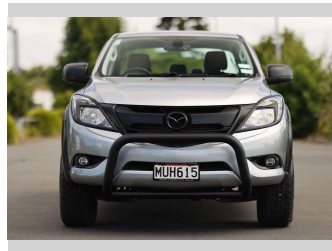

# 2020 Mazda BT-50 GSX

Purchase Price

**\$39,997**

Includes GST, Registration & Licensing

Note: A Clean Car fee or rebate may apply to this vehicle

Finance may be available on this vehicle. Ask one of our friendly staff for more information.