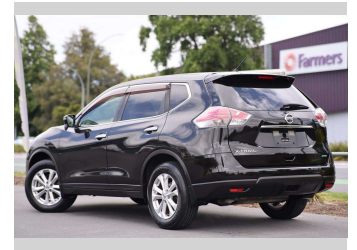

# 2013 Nissan X-Trail

**Purchase Price** **\$20,997**

Includes GST  
Excludes on-road costs of \$350 Note: A Clean Car fee/rebate does not apply to this vehicle

Finance may be available on this vehicle. Ask one of our friendly staff for more information.