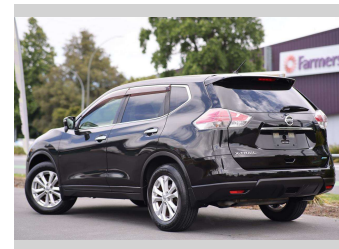

# 2013 Nissan X-Trail

**Purchase Price** **\$21,997**

Includes GST  
Excludes on-road costs of \$350

Finance may be available on this vehicle. Ask one of our friendly staff for more information.

Gain peace of mind with Mechanical Breakdown Insurance. **Ask us how.**

**Top features**

None Listed

**Body Style**  
5 door, SUV / 4x4

**Odometer**  
94,645 km

**Engine**  
2000 cc, Internal Combustion

**Fuel Type**  
Petrol

**Transmission**  
Auto

**Wheels**  
-