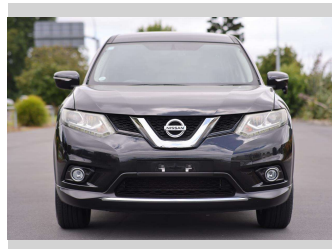

# 2013 Nissan X-Trail

**Purchase Price** **\$21,997**

Includes GST  
Excludes on-road costs of \$350

Finance may be available on this vehicle. Ask one of our friendly staff for more information.

Gain peace of mind with Mechanical Breakdown Insurance. **Ask us how.**

**Top features**

None Listed

**Body Style**  
5 door, SUV / 4x4

**Odometer**  
94,645 km

**Engine**  
2000 cc, Internal Combustion

**Fuel Type**  
Petrol

**Transmission**  
Auto

**Wheels**  
-