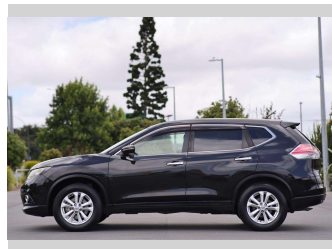

2013 Nissan X-Trail

Purchase Price **$21,997**

Includes GST
Excludes on-road costs of $350

Finance may be available on this vehicle. Ask one of our friendly staff for more information.

Gain peace of mind with Mechanical Breakdown Insurance. **Ask us how.**

Top features

None Listed

Body Style
5 door, SUV / 4x4

Odometer
94,645 km

Engine
2000 cc, Internal Combustion

Fuel Type
Petrol

Transmission
Auto

Wheels
-

VIN
7AT0DH6LX23002758

Interior
Black, Leather

Safety

Based on 2023 UCSR rating for 14-21 models

Reg No.
-

Ext Colour
Black

History
-

Seats
5 seats, Leather

CO2 Emissions
★★★★☆
169 grams/km

Energy Economy
★★★★☆☆
Annual fuel cost of $2,820
7.2L per 100km

Cost per year is an estimate based on petrol price of $2.80 per litre and an average distance of 14000 km. Emissions and Energy Economy figures standardised to 3P WLTP.

Stock ID: 17821

Royale Cars & Motorcycles | Phone 07 846 6622 | Email sales@royalecars.co.nz
860 Te Rapa Road, Pukete, Hamilton 3288, New Zealand
www.royalecars.co.nz

★★★★★
4.78 | 113 reviews