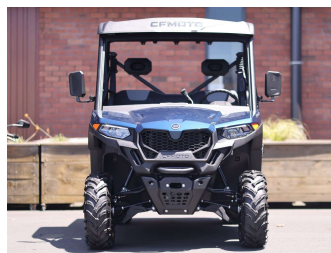

2026 CFMOTO UFORCE 600 BASE

Purchase Price **\$16,089**
Includes GST, Registration & Licensing

Finance may be available on this vehicle. Ask one of our friendly staff for more information.

Gain peace of mind with Mechanical Breakdown Insurance. **Ask us how.**

Top features

- » ABS Brakes
- » ABS Switch
- » EFI
- » Liquid-cooled

Body Style
ATV

Odometer
-

Engine
600 cc, Internal Combustion

Fuel Type
Petrol

Transmission
Auto, 4x4

Wheels
-