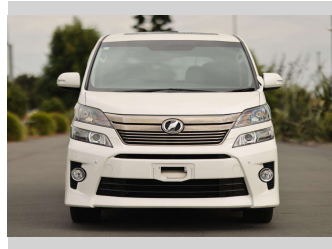

2012 Toyota Vellfire

Purchase Price

\$19,997

Includes GST
Excludes on-road costs of \$350

Finance may be available on this vehicle. Ask one of our friendly staff for more information.

Gain peace of mind with Mechanical Breakdown Insurance. **Ask us how.**

Top features

- » All Electrics
- » Alloys
- » Fog Lights
- » Reversing Camera

Body Style

5 door, Van

Odometer

99,395 km

Engine

2400 cc, Internal Combustion