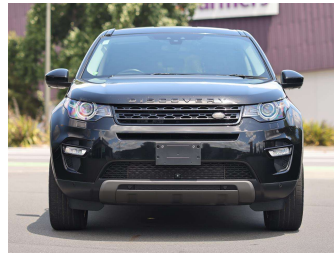

2017 Land Rover Discovery Sport HSE Si4

Purchase Price **\$39,997**

Includes GST
Excludes on-road costs of \$350

Finance may be available on this vehicle. Ask one of our friendly staff for more information.

Body Style
5 door, RV-SUV

Odometer
51,189 km

Engine
2000 cc, Internal Combustion

Fuel Type
Petrol

Transmission
Auto, All Wheel Drive

Wheels
-

VIN
SALCA2AG9HH683940

Interior
Black, Leather