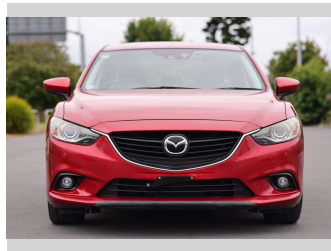

2013 Mazda Atenza 25EX

Purchase Price

\$17,997

Includes GST
Excludes on-road costs of \$350

Finance may be available on this vehicle. Ask one of our friendly staff for more information.

finance
NOW

Gain peace of mind with Mechanical Breakdown Insurance. **Ask us how.**

Top features

None Listed

Body Style

5 door, Sedan

Odometer

39,075 km

Engine

2500 cc, Internal Combustion

Fuel Type

Petrol

Transmission

Auto

Wheels

-

VIN

7AT0C139X23100680