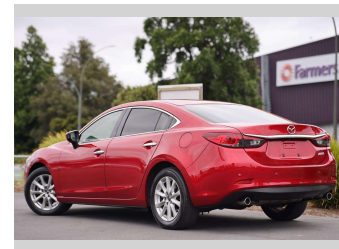

2013 Mazda Atenza 25EX

Purchase Price

\$17,997

Includes GST
Excludes on-road costs of \$350

Finance may be available on this vehicle. Ask one of our friendly staff for more information.

finance
NOW

Gain peace of mind with Mechanical Breakdown Insurance. **Ask us how.**

Top features

None Listed

Body Style

5 door, Sedan

Odometer

39,075 km

Engine

2500 cc, Internal Combustion

Fuel Type

Petrol

Transmission

Auto

Wheels

-

VIN

7AT0C139X23100680