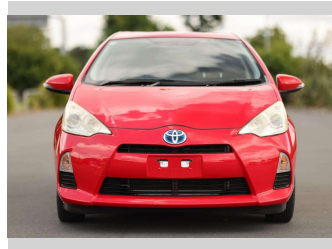

2013 Toyota Aqua

Purchase Price

\$12,997

Includes GST
Excludes on-road costs of \$350

Finance may be available on this vehicle. Ask one of our friendly staff for more information.

finance
NOW

Gain peace of mind with Mechanical Breakdown Insurance. **Ask us how.**

Top features

None Listed

Body Style

Hatchback

Odometer

96,778 km

Engine

1500 cc, Hybrid

Fuel Type

Petrol

Transmission

Auto

Wheels

-

VIN

7AT0H65YX23231807