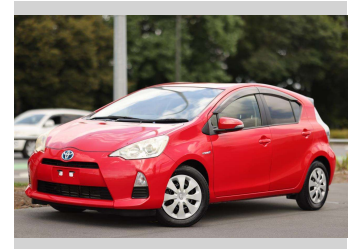

2013 Toyota Aqua

Purchase Price

\$12,997

Includes GST
Excludes on-road costs of \$350

Finance may be available on this vehicle. Ask one of our friendly staff for more information.

finance
NOW

Gain peace of mind with Mechanical Breakdown Insurance. **Ask us how.**

Top features

None Listed

Body Style

Hatchback

Odometer

96,778 km

Engine

1500 cc, Hybrid

Fuel Type

Petrol

Transmission

Auto

Wheels

-

VIN

7AT0H65YX23231807