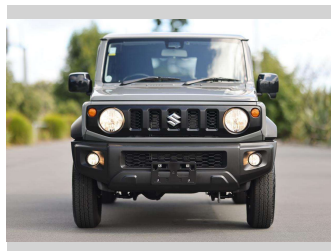

2023 Suzuki Jimny

Purchase Price **\$34,997**

Includes GST
Excludes on-road costs of \$350

Finance may be available on this vehicle. Ask one of our friendly staff for more information.

Gain peace of mind with Mechanical Breakdown Insurance. **Ask us how.**

Top features

- » All Electrics
- » Alloys
- » Fog Lights

Body Style
3 door, SUV / 4x4

Odometer
5,340 km

Engine
1500 cc, Internal Combustion

Fuel Type
Petrol

Transmission
5-Speed Manual, 4WD

Wheels
-

VIN
7AT0GK4WX24193752

Interior
Blue-Grey, Fabric

Safety

Based on 2023 VSRR rating

Reg No.
-

Ext Colour
Grey

History
-

Seats
4 seats, Cloth