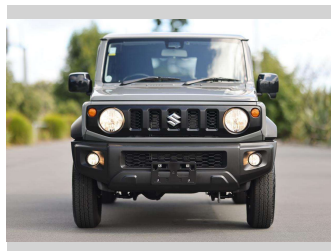

2023 Suzuki Jimny

Purchase Price **\$34,997**

Includes GST
Excludes on-road costs of \$350

Finance may be available on this vehicle. Ask one of our friendly staff for more information.

Gain peace of mind with Mechanical Breakdown Insurance. **Ask us how.**

Top features

- » All Electrics
- » Alloys
- » Fog Lights

Body Style
3 door, SUV / 4x4

Odometer
5,340 km

Engine
1500 cc, Internal Combustion

Fuel Type
Petrol

Transmission
5-Speed Manual, 4WD

Wheels
-

VIN
7AT0GK4WX24193752

Interior
Blue-Grey, Cloth

Safety

Based on 2023 VSRR rating

Reg No.
-

Ext Colour
Grey

History
-

Seats
4 seats, Cloth