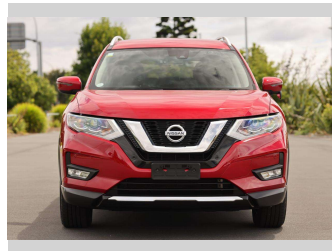

# 2017 Nissan X-Trail

Purchase Price

**\$24,997**

Includes GST  
Excludes on-road costs of \$350

Finance may be available on this vehicle. Ask one of our friendly staff for more information.

finance  
**NOW**

## Top features

- » All Electrics
- » Alloys

Body Style

**5 door, SUV / 4x4**

Odometer

**112,230 km**

Engine

**2000 cc, Internal Combustion**