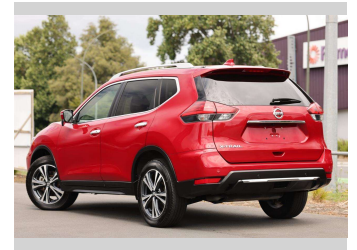

# 2017 Nissan X-Trail

Purchase Price

**\$24,997**

Includes GST  
Excludes on-road costs of \$350

Finance may be available on this vehicle. Ask one of our friendly staff for more information.

finance  
**NOW**

## Top features

- » All Electrics
- » Alloys

Body Style

**5 door, SUV / 4x4**

Odometer

**112,230 km**

Engine

**2000 cc, Internal Combustion**