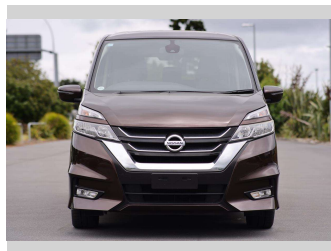

2017 Nissan Serena Highway Star

Purchase Price **\$20,997**

Includes GST
Excludes on-road costs of \$350 Note: A Clean Car fee/rebate does not apply to this vehicle

Finance may be available on this vehicle. Ask one of our friendly staff for more information.

Gain peace of mind with Mechanical Breakdown Insurance. **Ask us how.**

Top features

None Listed

Body Style
5 door, Van

Odometer
113,345 km

Engine
2000 cc, Hybrid

Fuel Type
Electricity

Transmission
Auto