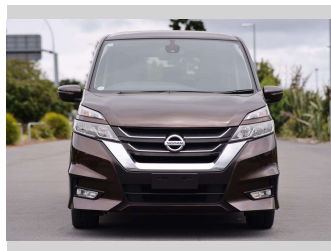

# 2017 Nissan Serena Highway Star

**Purchase Price** **\$19,997**

Includes GST  
Excludes on-road costs of \$350

Finance may be available on this vehicle. Ask one of our friendly staff for more information.