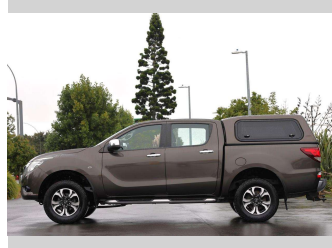

# 2017 Mazda BT-50

Purchase Price

**\$29,997**

Includes GST, Registration & Licensing

Finance may be available on this vehicle. Ask one of our friendly staff for more information.

finance  
**NOW**

Gain peace of mind with Mechanical Breakdown Insurance. **Ask us how.**

## Top features

None Listed

Body Style

**4 door, Ute**

Odometer

**249,948 km**

Engine

**3200 cc, Internal Combustion**