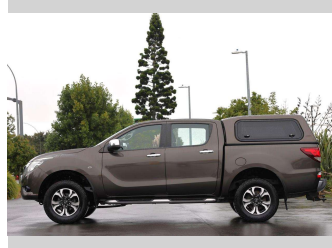

2017 Mazda BT-50

Purchase Price **\$29,997**
Includes GST, Registration & Licensing

Finance may be available on this vehicle. Ask one of our friendly staff for more information.

Gain peace of mind with Mechanical Breakdown Insurance. **Ask us how.**

Top features

None Listed

Body Style
4 door, Ute

Odometer
249,948 km

Engine
3200 cc, Internal Combustion

Fuel Type
Diesel

Transmission
Auto

Wheels
-