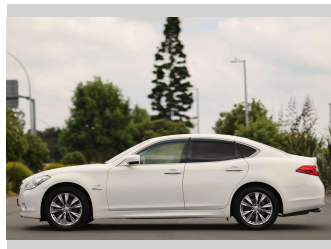

2014 Nissan Fuga 350 GT Hybrid

Purchase Price

\$16,997

Includes GST, Registration & Licensing

Note: A Clean Car fee or rebate may apply to this vehicle

Finance may be available on this vehicle. Ask one of our friendly staff for more information.

Engine

3500 cc, Hybrid

Fuel Type

Hybrid

Transmission

Auto, Rear Wheel

Wheels

-

Ext Colour

White

History

-

Seats

5 seats, Leather

CO2 Emissions

★★★★☆