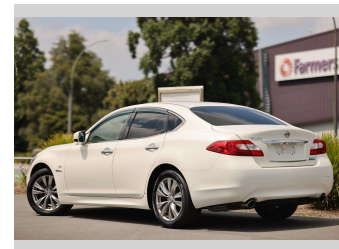

2014 Nissan Fuga 350 GT Hybrid

Purchase Price

\$16,997

Includes GST, Registration & Licensing

Note: A Clean Car fee or rebate may apply to this vehicle

Finance may be available on this vehicle. Ask one of our friendly staff for more information.

finance
NOW

Gain peace of mind with Mechanical Breakdown Insurance. **Ask us how.**

Top features

None Listed

Body Style

5 door, Sedan

Odometer

110,766 km

Engine

3500 cc, Hybrid

Fuel Type

Hybrid

Transmission

Auto, Rear Wheel

Wheels

-