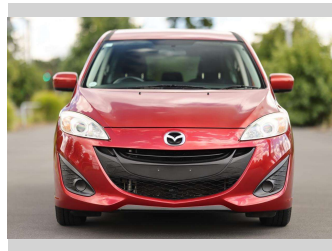

# 2013 Mazda Premacy 20C Aero

Purchase Price

**\$13,997**

Includes GST  
Excludes on-road costs of \$350

Note: A Clean Car fee or rebate may apply to this vehicle

Finance may be available on this vehicle. Ask one of our friendly staff for more information.

## Top features

None Listed

Body Style

**5 door, People Mover**

Odometer

**71,506 km**

Engine

**2000 cc, Internal Combustion**

Fuel Type

**Petrol**

Transmission

**Auto, Front Wheel**

Wheels

-

VIN

**7AT0C133X23106285**