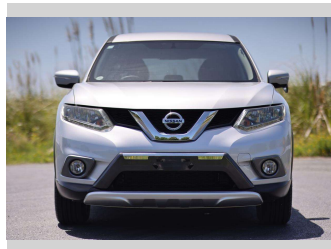

2015 Nissan X-Trail

Purchase Price **\$20,997**

Includes GST
Excludes on-road costs of \$350 Note: A Clean Car fee/rebate does not apply to this vehicle

Finance may be available on this vehicle. Ask one of our friendly staff for more information.

Gain peace of mind with Mechanical Breakdown Insurance. **Ask us how.**

Top features

None Listed

Body Style
5 door, RV-SUV

Odometer
111,300 km

Engine
2000 cc, Internal Combustion

Fuel Type
Petrol

Transmission
Auto