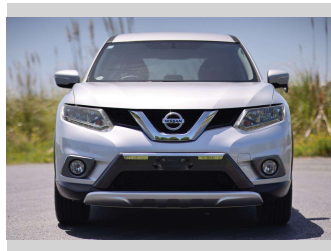

2015 Nissan X-Trail

Purchase Price **\$20,997**

Includes GST
Excludes on-road costs of \$350

Finance may be available on this vehicle. Ask one of our friendly staff for more information.

Gain peace of mind with Mechanical Breakdown Insurance. **Ask us how.**

Top features

None Listed

Body Style
5 door, RV-SUV

Odometer
111,300 km

Engine
2000 cc, Internal Combustion

Fuel Type
Petrol

Transmission
Auto

Wheels
-