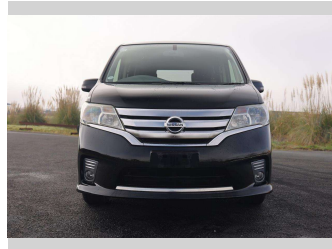

2012 Nissan Serena Highway Star

Purchase Price **\$15,997**

Includes GST
Excludes on-road costs of \$350 Note: A Clean Car fee/rebate does not apply to this vehicle

Finance may be available on this vehicle. Ask one of our friendly staff for more information.

Gain peace of mind with Mechanical Breakdown Insurance. **Ask us how.**

Top features

None Listed

Body Style
Van

Odometer
98,751 km

Engine
2000 cc, Internal Combustion

Fuel Type
Petrol

Transmission
Auto

Wheels
-

VIN
7AT0DH3FX23109169

Interior
Black, Leather

Safety

Based on 2023 VSRR rating

Reg No.
-

Ext Colour
Black

History
-