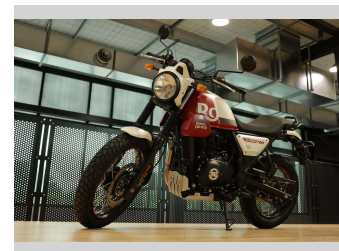

2024 Royal Enfield Scram

Purchase Price

$8,490

Includes GST
Excludes on-road costs of $750

Note: A Clean Car fee/rebate does not apply to this vehicle

Finance may be available on this vehicle. Ask one of our friendly staff for more information.

finance
NOW

Gain peace of mind with Mechanical Breakdown Insurance. **Ask us how.**

Top features

None Listed

Body Style

Motorbike - Road Sports

Odometer

-

Engine

411 cc

Fuel Type

Petrol

Transmission

-

Wheels

-

VIN

ME3DMEPT5NK002888

Interior

N/A

Safety

N/A

Reg No.

-

Ext Colour

White

History

Brand New

Seats

N/A

CO2 Emissions

N/A

Energy Economy

N/A

Stock ID: 16746

Royale Cars & Motorcycles | Phone 07 846 6622 | Email
finance@royalecars.co.nz
860 Te Rapa Road, Pukete, Hamilton 3200, New Zealand
www.royalecars.co.nz