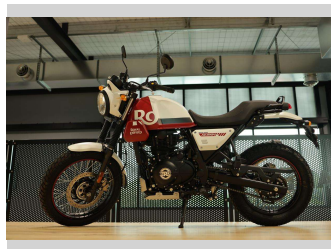

2024 Royal Enfield Scram

Purchase Price

$8,490

Includes GST
Excludes on-road costs of $750

Note: A Clean Car fee/rebate does not apply to this vehicle

Finance may be available on this vehicle. Ask one of our friendly staff for more information.

finance
NOW

Gain peace of mind with Mechanical Breakdown Insurance. **Ask us how.**

Top features

None Listed

Body Style

Motorbike - Road Sports

Odometer

-

Engine

411 cc

Fuel Type

Petrol

Transmission

-

Wheels

-

VIN

ME3DMEPT5NK002888

Interior

N/A

Safety

N/A

Reg No.

-

Ext Colour

White

History

Brand New

Seats

N/A

CO2 Emissions

N/A

Energy Economy

N/A

Stock ID: 16746

Royale Cars & Motorcycles | Phone 07 846 6622 | Email
finance@royalecars.co.nz
860 Te Rapa Road, Pukete, Hamilton 3200, New Zealand
www.royalecars.co.nz