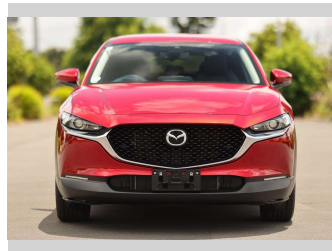

# 2020 Mazda CX-30 Skyactive G

Purchase Price

**\$29,997**

Includes GST  
Excludes on-road costs of \$350

Note: A Clean Car fee or rebate may apply to this vehicle

Finance may be available on this vehicle. Ask one of our friendly staff for more information.

## Top features

None Listed

Body Style

**5 door, RV-SUV**

Odometer

**17,939 km**

Engine

**2000 cc, Internal Combustion**