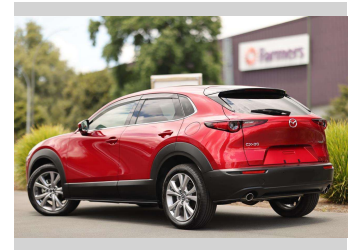

# 2020 Mazda CX-30 Skyactive G

Purchase Price

**\$29,997**

Includes GST  
Excludes on-road costs of \$350

Note: A Clean Car fee or rebate may apply to this vehicle

Finance may be available on this vehicle. Ask one of our friendly staff for more information.

## Top features

None Listed

Body Style

**5 door, RV-SUV**

Odometer

**17,939 km**

Engine

**2000 cc, Internal Combustion**