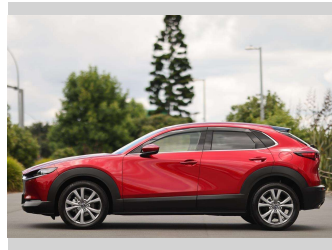

# 2020 Mazda CX-30 Skyactive G

Purchase Price

**\$29,997**

Includes GST  
Excludes on-road costs of \$350

Note: A Clean Car fee or rebate may apply to this vehicle

Finance may be available on this vehicle. Ask one of our friendly staff for more information.

## Top features

None Listed

Body Style

**5 door, RV-SUV**

Odometer

**17,939 km**

Engine

**2000 cc, Internal Combustion**