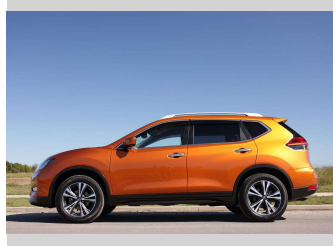

2017 Nissan X-Trail 20X

Purchase Price **\$26,997**
Includes GST, Registration & Licensing

Finance may be available on this vehicle. Ask one of our friendly staff for more information.

Gain peace of mind with Mechanical Breakdown Insurance. **Ask us how.**

Body Style
5 door, RV-SUV

Odometer
74,428 km

Engine
2000 cc

Fuel Type
Petrol

Transmission
Auto

Wheels
-

VIN
7AT0DH6LX23045379

Interior
Slate