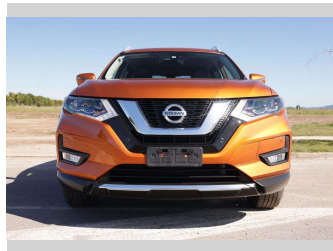

2017 Nissan X-Trail 20X

Purchase Price **\$26,997**
Includes GST, Registration & Licensing

Finance may be available on this vehicle. Ask one of our friendly staff for more information.

Gain peace of mind with Mechanical Breakdown Insurance. **Ask us how.**

Body Style
5 door, RV-SUV

Odometer
74,428 km

Engine
2000 cc

Fuel Type
Petrol

Transmission
Auto

Wheels
-

VIN
7AT0DH6LX23045379

Interior
Slate