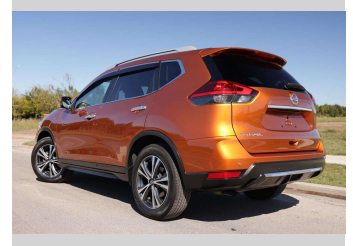

2017 Nissan X-Trail 20X

Purchase Price **\$26,997**
Includes GST, Registration & Licensing

Finance may be available on this vehicle. Ask one of our friendly staff for more information.

Gain peace of mind with Mechanical Breakdown Insurance. **Ask us how.**

Body Style
5 door, RV-SUV

Odometer
74,428 km

Engine
2000 cc

Fuel Type
Petrol

Transmission
Auto

Wheels
-

VIN
7AT0DH6LX23045379

Interior
Slate