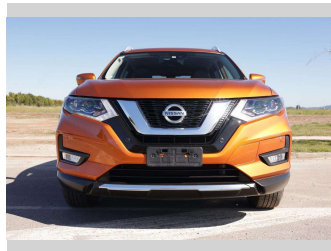

# 2017 Nissan X-Trail 20X

Purchase Price

**\$26,997**

Includes GST, Registration & Licensing

Finance may be available on this vehicle. Ask one of our friendly staff for more information.

finance  
**NOW**

Gain peace of mind with Mechanical Breakdown Insurance. **Ask us how.**

Body Style

**5 door, RV-SUV**

Odometer

**74,428 km**

Engine

**2000 cc**

Fuel Type

**Petrol**