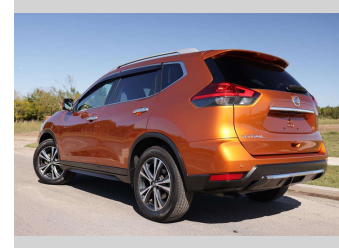

# 2017 Nissan X-Trail 20X

Purchase Price

**\$26,997**

Includes GST, Registration & Licensing

Finance may be available on this vehicle. Ask one of our friendly staff for more information.

finance  
**NOW**

Gain peace of mind with Mechanical Breakdown Insurance. **Ask us how.**

Body Style

**5 door, RV-SUV**

Odometer

**74,428 km**

Engine

**2000 cc**

Fuel Type

**Petrol**