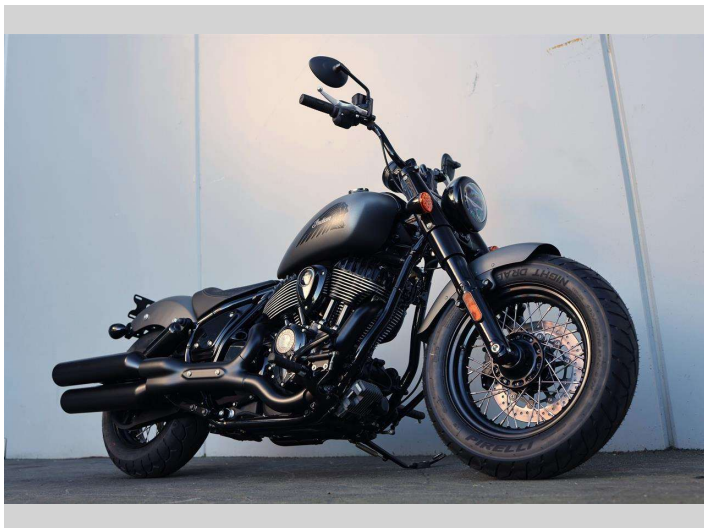

# 2024 Indian Chief Bobber Dark Horse

**Purchase Price** **\$30,995**

Includes GST  
Excludes on-road costs of \$750

Finance may be available on this vehicle. Ask one of our friendly staff for more information.