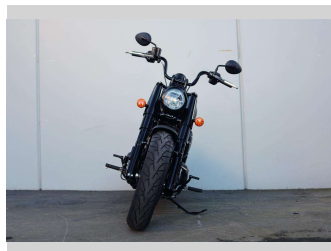

# 2024 Indian Chief Bobber Dark Horse

**Purchase Price** **\$30,995**

Includes GST  
Excludes on-road costs of \$750

Finance may be available on this vehicle. Ask one of our friendly staff for more information.

Fuel Type  
**Petrol**

Transmission  
**Manual**

Wheels  
-

VIN  
**56KDLGBH2P3009368**

Interior  
**N/A**

Safety  
**N/A**

Reg No.  
-

Ext Colour  
**Grey**