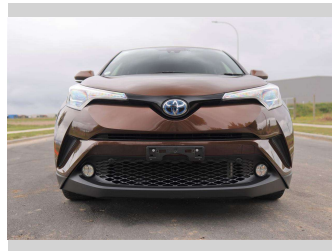

2016 Toyota C-HR G

Purchase Price **\$26,997**

Includes GST, Registration & Licensing Note: A Clean Car fee/rebate does not apply to this vehicle

Finance may be available on this vehicle. Ask one of our friendly staff for more information.

Body Style
5 door, Hatchback

Odometer
84,811 km

Engine
1800 cc

Fuel Type
Hybrid

Transmission
Auto

Wheels
-

VIN
-

Interior
Slate