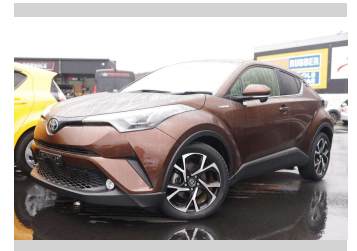

2016 Toyota C-HR G

Purchase Price **\$26,997**

Includes GST, Registration & Licensing Note: A Clean Car fee/rebate does not apply to this vehicle

Finance may be available on this vehicle. Ask one of our friendly staff for more information.

Body Style
5 door, Hatchback

Odometer
84,811 km

Engine
1800 cc

Fuel Type
Hybrid

Transmission
Auto

Wheels
-

VIN
-

Interior
Slate