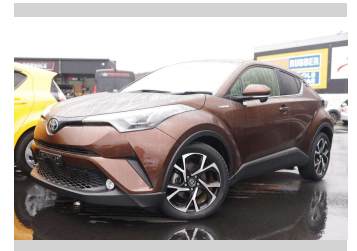

2016 Toyota C-HR G

Purchase Price **\$24,997**
Includes GST, Registration & Licensing

Finance may be available on this vehicle. Ask one of our friendly staff for more information.

Gain peace of mind with Mechanical Breakdown Insurance. **Ask us how.**

Body Style
5 door, Hatchback

Odometer
84,811 km

Engine
1800 cc

Fuel Type
Hybrid

Transmission
Auto

Wheels
-

VIN
-

Interior
Slate