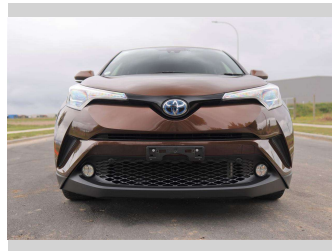

2016 Toyota C-HR G

Purchase Price **\$24,997**
Includes GST, Registration & Licensing

Finance may be available on this vehicle. Ask one of our friendly staff for more information.

Gain peace of mind with Mechanical Breakdown Insurance. **Ask us how.**

Body Style
5 door, Hatchback

Odometer
84,811 km

Engine
1800 cc

Fuel Type
Hybrid

Transmission
Auto

Wheels
-

VIN
-

Interior
Slate