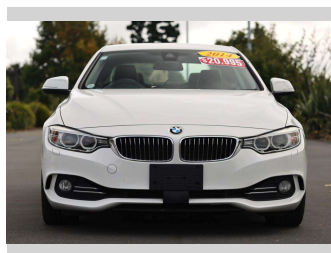

2014 BMW 420i Coupe

Purchase Price **\$19,997**

Includes GST
Excludes on-road costs of \$350

Finance may be available on this vehicle. Ask one of our friendly staff for more information.

Gain peace of mind with Mechanical Breakdown Insurance. **Ask us how.**

Top features

None Listed

Body Style
3 door, Coupe

Odometer
104,342 km

Engine
2000 cc, Internal Combustion

Fuel Type
Petrol

Transmission
Auto, Rear Wheel

Wheels
-