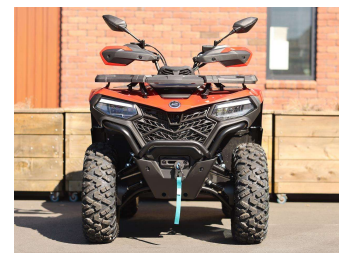

2026 CFMOTO CFORCE 520 EPS

Purchase Price **\$12,064**
Includes GST, Registration & Licensing

Finance may be available on this vehicle. Ask one of our friendly staff for more information.

Gain peace of mind with Mechanical Breakdown Insurance. **Ask us how.**

Top features
None Listed

Body Style
Motorbike - Quad

Odometer
-

Engine
520 cc, Internal Combustion

Fuel Type
Petrol

Transmission
Auto, 4x4

Wheels
-

VIN
LCEFDZ17S6001285