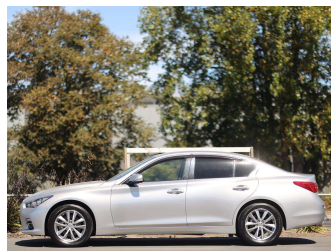

2014 Nissan Skyline 200GT-T

Purchase Price **\$17,997**

Includes GST
Excludes on-road costs of \$350

Finance may be available on this vehicle. Ask one of our friendly staff for more information.

Gain peace of mind with Mechanical Breakdown Insurance. **Ask us how.**

Fuel Type
Petrol

Transmission
Auto

Wheels
-

VIN
7AT0DH12X25102204

Interior
Black, Leather

Safety

Based on 2024 VSRR rating

Reg No.
-

Ext Colour
Grey

History
-

Seats
5 seats, Leather

CO2 Emissions
★★★★☆
198 grams/km

Energy Economy
★★☆☆☆☆
Annual fuel cost of \$3,330
8.5L per 100km

Cost per year is an estimate based on petrol price of \$2.80 per litre and an average distance of 14000 km. Emissions and Energy Economy figures standardised to 3P WLTP.