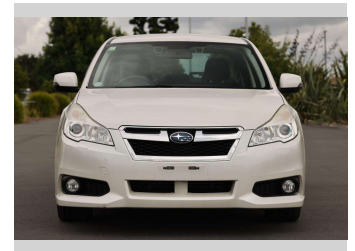

2012 Subaru Legacy 2.5i

Purchase Price

\$14,997

Includes GST
Excludes on-road costs of \$350

Finance may be available on this vehicle. Ask one of our friendly staff for more information.

finance
NOW

Gain peace of mind with Mechanical Breakdown Insurance. **Ask us how.**

Top features

- » All Electrics
- » Alloys
- » Paddle Shift
- » Power Steering

Body Style

5 door, Sedan

Odometer

98,316 km

Engine

2500 cc, Internal Combustion

Fuel Type

Petrol

Transmission

Auto, All Wheel Drive

Wheels

-

VIN

7AT0GF0BX24002416