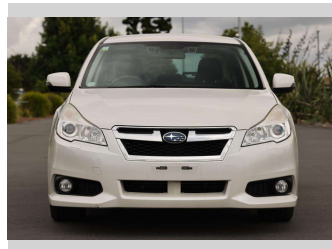

2012 Subaru Legacy 2.5i

Purchase Price

\$14,997

Includes GST
Excludes on-road costs of \$350

Finance may be available on this vehicle. Ask one of our friendly staff for more information.

finance
NOW

Gain peace of mind with Mechanical Breakdown Insurance. **Ask us how.**

Top features

- » All Electrics
- » Alloys
- » Paddle Shift
- » Power Steering

Body Style

5 door, Sedan

Odometer

98,316 km

Engine

2500 cc, Internal Combustion

Fuel Type

Petrol

Transmission

Auto, All Wheel Drive

Wheels

-

VIN

7AT0GF0BX24002416