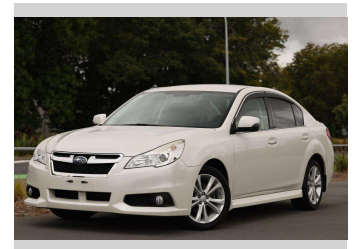

2012 Subaru Legacy 2.5i

Purchase Price

\$14,997

Includes GST
Excludes on-road costs of \$350

Finance may be available on this vehicle. Ask one of our friendly staff for more information.

finance
NOW

Gain peace of mind with Mechanical Breakdown Insurance. **Ask us how.**

Top features

- » All Electrics
- » Alloys
- » Paddle Shift
- » Power Steering

Body Style

5 door, Sedan

Odometer

98,316 km

Engine

2500 cc, Internal Combustion

Fuel Type

Petrol

Transmission

Auto, All Wheel Drive

Wheels

-

VIN

7AT0GF0BX24002416