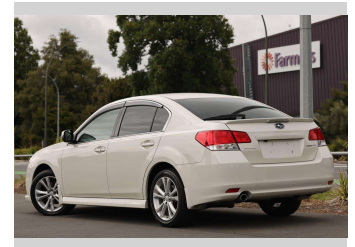

2012 Subaru Legacy 2.5i

Purchase Price

\$14,997

Includes GST
Excludes on-road costs of \$350

Finance may be available on this vehicle. Ask one of our friendly staff for more information.

finance
NOW

Gain peace of mind with Mechanical Breakdown Insurance. **Ask us how.**

Top features

- » All Electrics
- » Alloys
- » Paddle Shift
- » Power Steering

Body Style

5 door, Sedan

Odometer

98,316 km

Engine

2500 cc, Internal Combustion