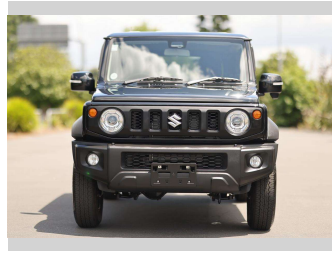

# 2022 Suzuki Jimny Sierra

**Purchase Price** **\$34,997**

Includes GST  
Excludes on-road costs of \$750 Note: A Clean Car fee or rebate may apply to this vehicle

Finance may be available on this vehicle. Ask one of our friendly staff for more information.

**Transmission**  
5-Speed Manual, 4WD

**Wheels**  
-

**VIN**  
7AT0GK4WX23175398

**Interior**  
Black, Leather

**Safety**

Based on 2023 VSRR rating

**Reg No.**  
-

**Ext Colour**  
Black