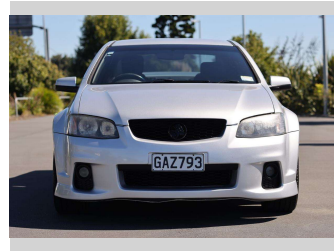

# 2011 Holden Commodore SV6

Purchase Price

**\$12,997**

Includes GST, Registration & Licensing

Finance may be available on this vehicle. Ask one of our friendly staff for more information.

finance  
**NOW**