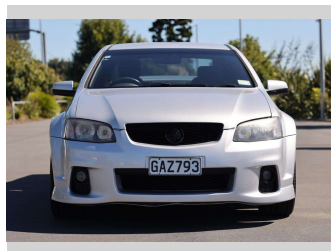

2011 Holden Commodore SV6

Purchase Price **\$12,997**
Includes GST, Registration & Licensing

Finance may be available on this vehicle. Ask one of our friendly staff for more information.

Gain peace of mind with Mechanical Breakdown Insurance. **Ask us how.**

Top features

- » All Electrics

Body Style
5 door, Sedan

Odometer
246,315 km

Engine
3600 cc, Internal Combustion

Fuel Type
Petrol

Transmission
Auto, 2WD

Wheels
-