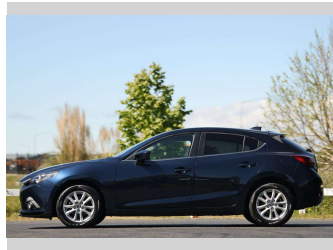

2013 Mazda Axela 15S

Purchase Price

\$17,997

Includes GST, Registration & Licensing

Finance may be available on this vehicle. Ask one of our friendly staff for more information.

finance
NOW

Gain peace of mind with Mechanical Breakdown Insurance. **Ask us how.**