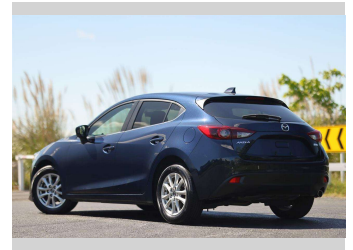

2013 Mazda Axela 15S

Purchase Price

\$17,997

Includes GST, Registration & Licensing

Finance may be available on this vehicle. Ask one of our friendly staff for more information.

finance
NOW

Gain peace of mind with Mechanical Breakdown Insurance. **Ask us how.**

Top features

None Listed

Body Style

Hatchback

Odometer

69,716 km

Engine

1500 cc, Internal Combustion

Fuel Type

Petrol

Transmission

6-Speed Manual

Wheels

-

VIN

7AT0C13JX23101361