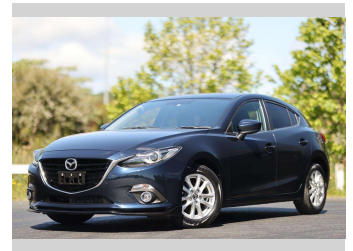

2013 Mazda Axela 15S

Purchase Price

\$17,997

Includes GST, Registration & Licensing

Finance may be available on this vehicle. Ask one of our friendly staff for more information.

finance
NOW

Gain peace of mind with Mechanical Breakdown Insurance. **Ask us how.**