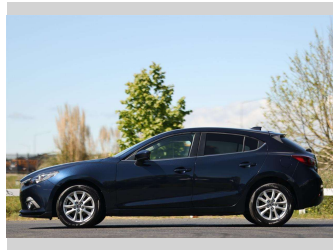

# 2013 Mazda Axela 15S

**Purchase Price** **\$17,997**

Includes GST, Registration & Licensing Note: A Clean Car fee/rebate does not apply to this vehicle

Finance may be available on this vehicle. Ask one of our friendly staff for more information.