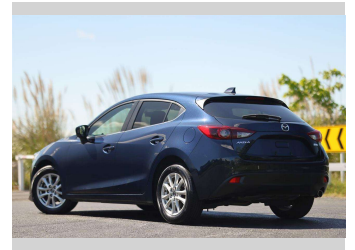

# 2013 Mazda Axela 15S

**Purchase Price** **\$17,997**

Includes GST, Registration & Licensing Note: A Clean Car fee/rebate does not apply to this vehicle

Finance may be available on this vehicle. Ask one of our friendly staff for more information.

Gain peace of mind with Mechanical Breakdown Insurance. **Ask us how.**

**Top features**

None Listed

Body Style  
**Hatchback**

Odometer  
**69,716 km**

Engine  
**1500 cc, Internal Combustion**

Fuel Type  
**Petrol**