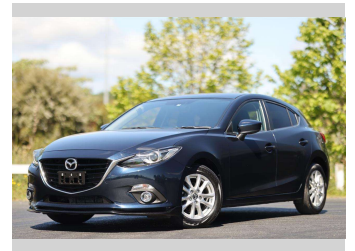

# 2013 Mazda Axela 15S

**Purchase Price** **\$17,997**

Includes GST, Registration & Licensing Note: A Clean Car fee/rebate does not apply to this vehicle

Finance may be available on this vehicle. Ask one of our friendly staff for more information.

Gain peace of mind with Mechanical Breakdown Insurance. **Ask us how.**

**Top features**

None Listed

Body Style  
**Hatchback**

Odometer  
**69,716 km**

Engine  
**1500 cc, Internal Combustion**

Fuel Type  
**Petrol**