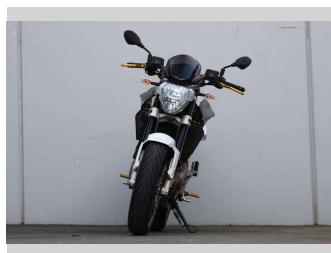

2008 Aprilia Shiver 750

Purchase Price **\$6,997**
Includes GST, Registration & Licensing

Finance may be available on this vehicle. Ask one of our friendly staff for more information.

Gain peace of mind with Mechanical Breakdown Insurance. **Ask us how.**

Top features
None Listed

Body Style
Motorbike - Road Sports

Odometer
18,949 km

Engine
750 cc, Internal Combustion

Fuel Type
Petrol

Transmission
Manual, Rear Wheel

Wheels
-

VIN
ZD4RA00098S004251