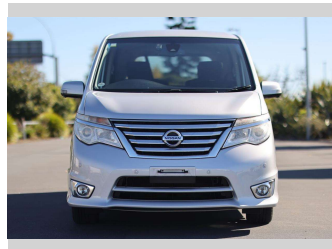

# 2015 Nissan Serena HWS S-Hybrid

**Purchase Price** **\$14,997**

Includes GST  
Excludes on-road costs of \$350

Finance may be available on this vehicle. Ask one of our friendly staff for more information.