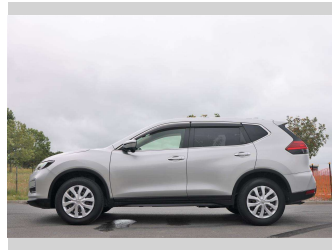

2017 Nissan X-Trail 20S

Purchase Price **$25,997**
Includes GST, Registration & Licensing

Finance may be available on this vehicle. Ask one of our friendly staff for more information.

Gain peace of mind with Mechanical Breakdown Insurance. **Ask us how.**

Top features

- » ABS Brakes
- » Air Bag(s)
- » Air Conditioning
- » All Electrics
- » Alloys
- » CD(s)
- » Digital Display
- » Electric Aerial
- » Electric Mirrors
- » Electric Mirrors
- » Electric Windows
- » Parking Sensors
- » Power Steering
- » Rear Wiper

Body Style
5 door, RV-SUV

Odometer
98,428 km

Engine
2000 cc

Fuel Type
Petrol

Transmission
Auto

Wheels
-

VIN
7AT0DH6LX22042268

Interior
Slate

Safety

Based on 2023 UCSR rating for 14-21 models

Reg No.
-

Ext Colour
Silver

History
Ex-Overseas

Seats
5 seats

CO2 Emissions
★★★★☆
162 grams/km

Energy Economy
★★★☆☆

Annual fuel cost of $2,700
6.9L per 100km

Cost per year is an estimate based on petrol price of $2.80 per litre and an average distance of 14000 km. Emissions and Energy Economy figures standardised to 3P WLTP.

Stock ID: 16971

Royale Cars & Motorcycles | Phone 07 846 6622 | Email sales@royalecars.co.nz
860 Te Rapa Road, Pukete, Hamilton 3288, New Zealand
www.royalecars.co.nz

★★★★★
4.78 | 113 reviews