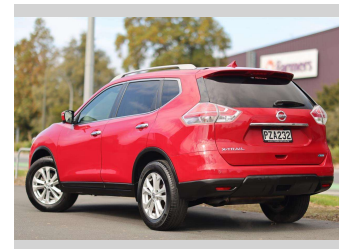

2013 Nissan X-Trail

Purchase Price **\$19,997**
Includes GST, Registration & Licensing

Finance may be available on this vehicle. Ask one of our friendly staff for more information.

Gain peace of mind with Mechanical Breakdown Insurance. **Ask us how.**

Top features

- » All Electrics

Body Style
5 door, SUV / 4x4

Odometer
131,171 km

Engine
2000 cc, Internal Combustion

Fuel Type
Petrol

Transmission
Auto

Wheels
-