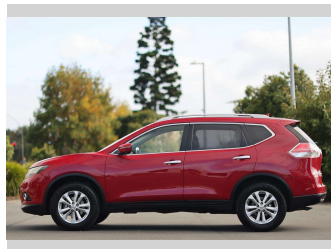

2013 Nissan X-Trail

Purchase Price **\$19,997**
Includes GST, Registration & Licensing

Finance may be available on this vehicle. Ask one of our friendly staff for more information.

Gain peace of mind with Mechanical Breakdown Insurance. **Ask us how.**

Top features

- » All Electrics

Body Style
5 door, SUV / 4x4

Odometer
131,171 km

Engine
2000 cc, Internal Combustion

Fuel Type
Petrol

Transmission
Auto

Wheels
-