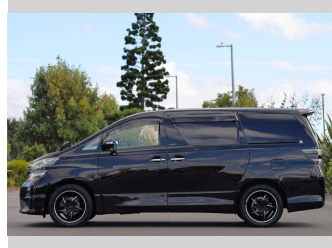

# 2010 Toyota Vellfire 2.4Z

Purchase Price

**\$17,997**

Includes GST  
Excludes on-road costs of \$350

Finance may be available on this vehicle. Ask one of our friendly staff for more information.

Gain peace of mind with Mechanical Breakdown Insurance. **Ask us how.**

## Top features

None Listed

Body Style

**5 door, Van**

Odometer

**122,648 km**

Engine

**2400 cc, Internal Combustion**