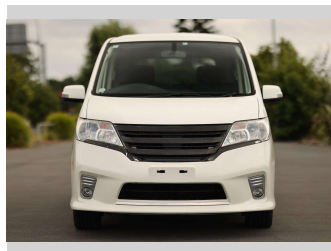

# 2012 Nissan Serena Highway Star

## Top features

None Listed

Body Style

**5 door, Van**

Odometer

**85,596 km**

Engine

**2000 cc, Hybrid**