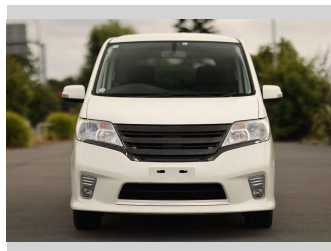

2012 Nissan Serena Highway Star

Purchase Price **\$15,997**

Includes GST
Excludes on-road costs of \$350

Finance may be available on this vehicle. Ask one of our friendly staff for more information.

Gain peace of mind with Mechanical Breakdown Insurance. **Ask us how.**

Top features

None Listed

Body Style
5 door, Van

Odometer
85,596 km

Engine
2000 cc, Hybrid

Fuel Type
Hybrid

Transmission
Auto, Rear Wheel

Wheels
-

VIN
7AT0DH3FX23115286

Interior
Black, Leather

Safety

Based on 2023 VSRR rating

Reg No.
-

Ext Colour
White

History
-

Seats
8 seats, Fabric