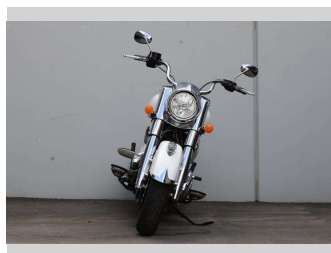

# 2016 Indian Chief Classic Icon

**Purchase Price** **\$22,997**  
Includes GST, Registration & Licensing

Finance may be available on this vehicle. Ask one of our friendly staff for more information.

Gain peace of mind with Mechanical Breakdown Insurance. **Ask us how.**

**Top features**

- » ABS Brakes
- » Cruise Control

Body Style  
**Motorbike - Road Cruiser**

Odometer  
**12,033 km**

Engine  
**1811 cc, Internal Combustion**

Fuel Type  
**Petrol**

Transmission  
**Manual, Rear Wheel**